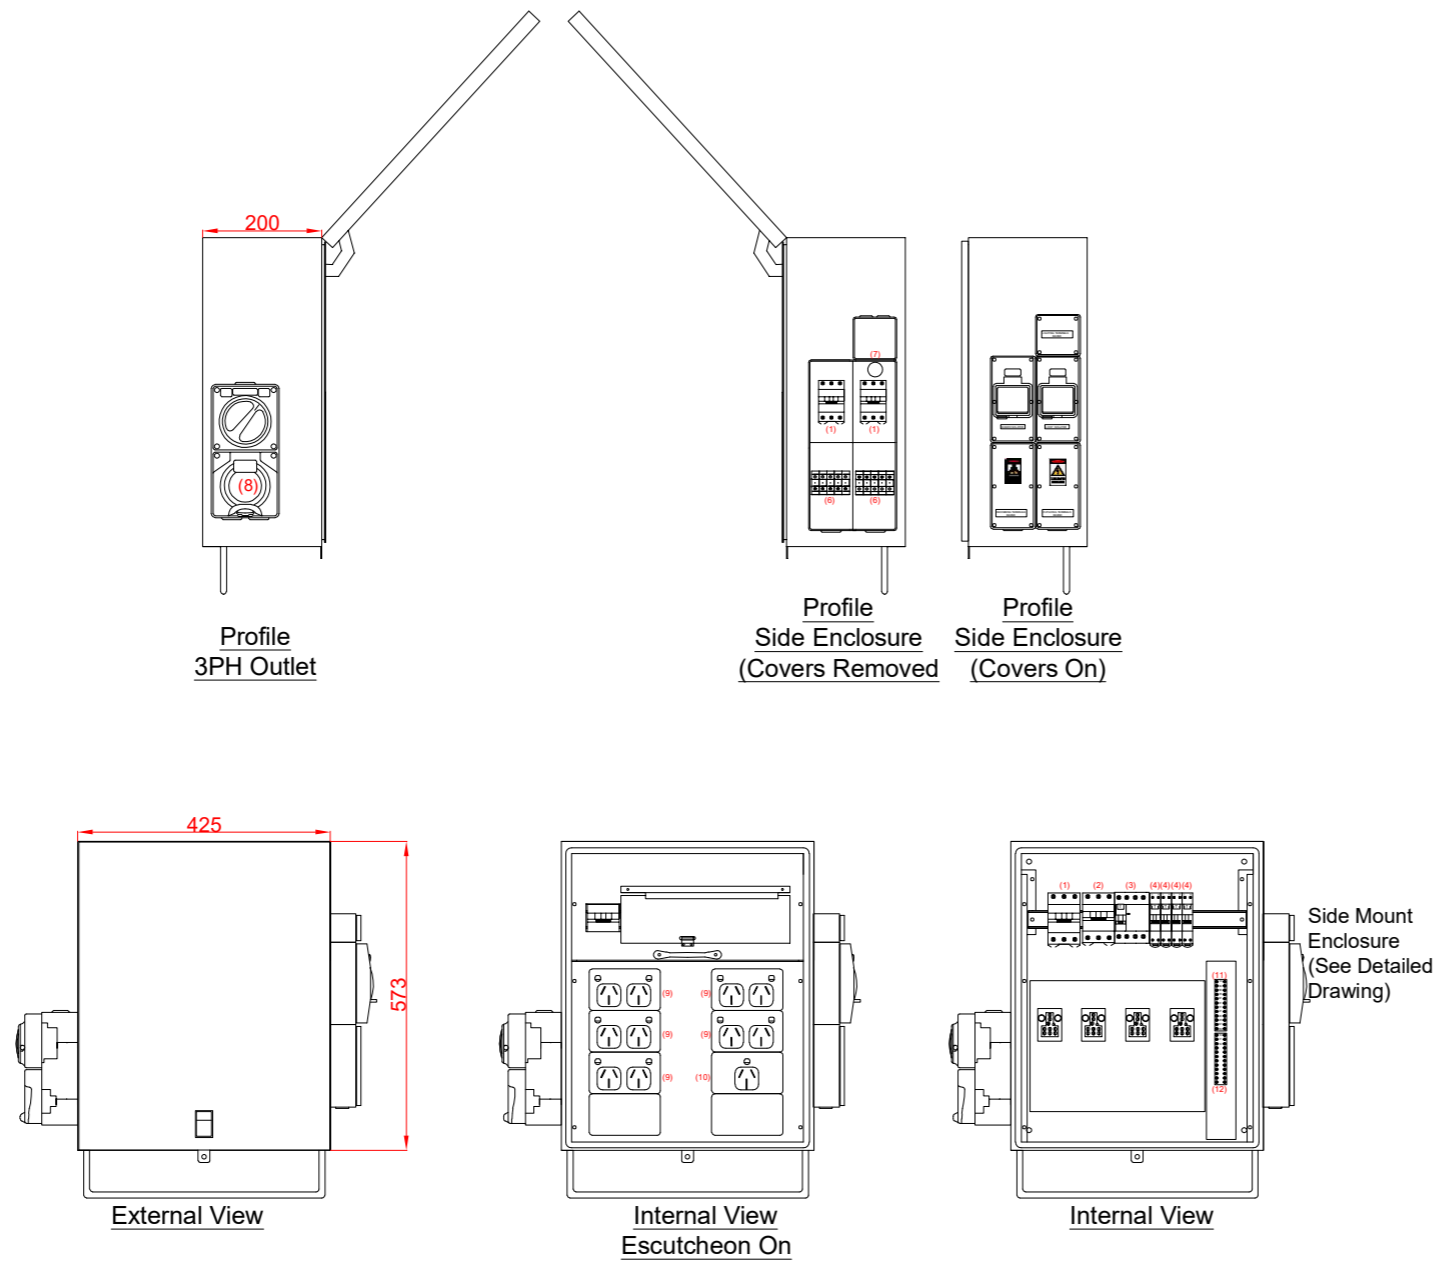

LIGHT NOT REQUIRED

Typical assembled view - Light - free issue and installed onsite

Typical side assembled view - Model shown with additional lighting Junction box